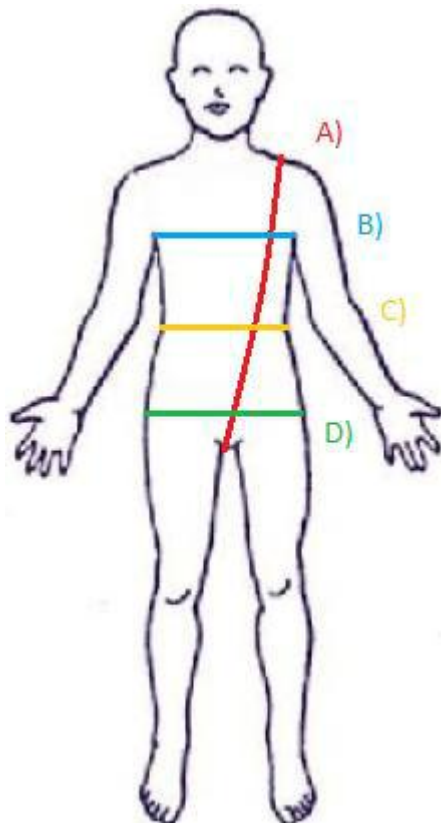

Astra Dance Supplies

Become A Shining Star !

Body Size Guide

Size	No 2	No 3	No 4	No 5	No 6	No 7	No 8
Weight	12 – 18 kg	18 – 22 kg	22 – 28 kg	28 – 34 kg	34 – 44 kg	44 – 55 kg	55 kg <
Crotch	90 – 105 cm	105 – 115 cm	115 – 125 cm	125 – 135 cm	135 – 150 cm	150 – 165 cm	165 cm <

Please inform the following measurements when placing your order. Especially crotch and weight are very important for a right sizing. Thank you for your interest.

If you are not sure about your size do not hesitate to contact us: astra@fuathayat.com

Crotch: starting in between the shoulder and going all around from the back

Chest: all around the widest point of the chest

Waist: all around the narrowest point of the waist

Hip: all around the widest point of the hips

Weight: should be once stomach is empty and without any heavy garment